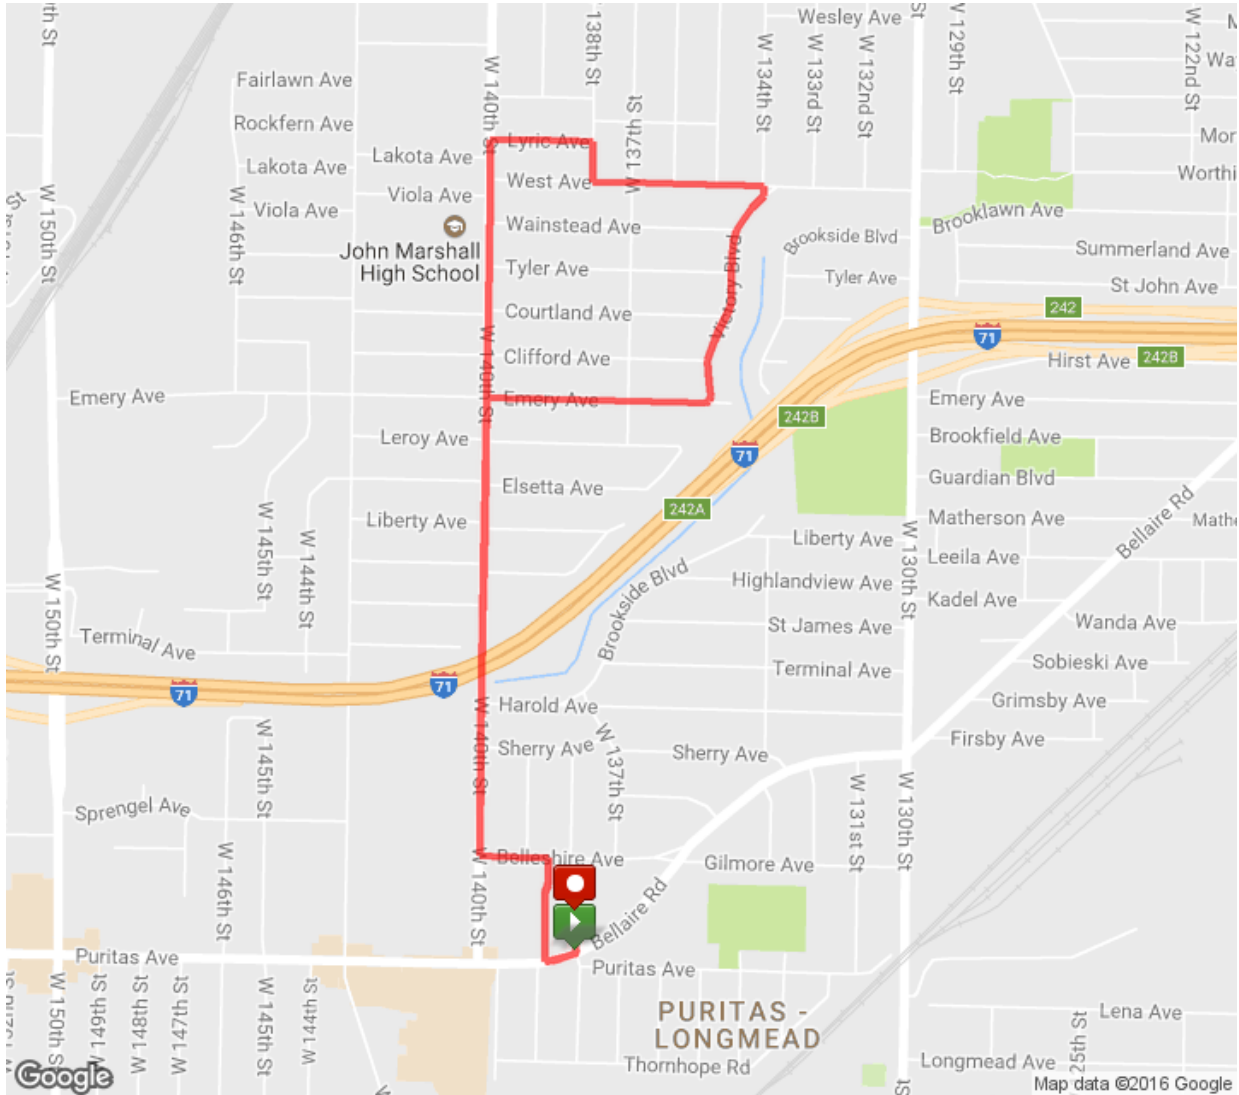

2017 Run Puritas Option B

Distance: 3.13 mi
 Elevation Gain: 36 ft
 Elevation Max: 772 ft

Notes

0.00 mi	Direct/offroad route segment
0.00 mi	Head west on Bellaire Rd toward W 139th St
0.04 mi	Turn right onto W 139th St
0.05 mi	Head north on W 139th St toward Belleshire Ave
0.18 mi	Head north on W 139th St toward Belleshire Ave
0.18 mi	Turn left onto Belleshire Ave
0.27 mi	Turn right onto W 140th St
0.33 mi	Head north on W 140th St toward Sherry Ave

0.87 mi	Turn right onto Emery Ave
0.87 mi	Head east on Emery Ave toward W 137th St
1.16 mi	Turn left onto Victory Blvd
1.27 mi	Head northeast on Victory Blvd toward Courtland Ave
1.44 mi	Turn left toward West Ave
1.46 mi	Turn left onto West Ave
1.56 mi	Head west on West Ave toward W 136th St
1.68 mi	Turn right onto W 138th St
1.73 mi	Turn left onto Lyric Ave
1.81 mi	Head west on Lyric Ave toward W 140th St
1.86 mi	Turn left onto W 140th St
2.20 mi	Head south on W 140th St toward Emery Ave Destination will be on the left
2.79 mi	Head south on W 140th St toward Belleshire Ave
2.80 mi	Turn left onto Belleshire Ave
2.89 mi	Turn right onto W 139th St Destination will be on the right
3.00 mi	Head south on W 139th St toward Puritas Ave
3.02 mi	Turn left onto Bellaire Rd Destination will be on the left
3.07 mi	Direct/offroad route segment
3.07 mi	Destination