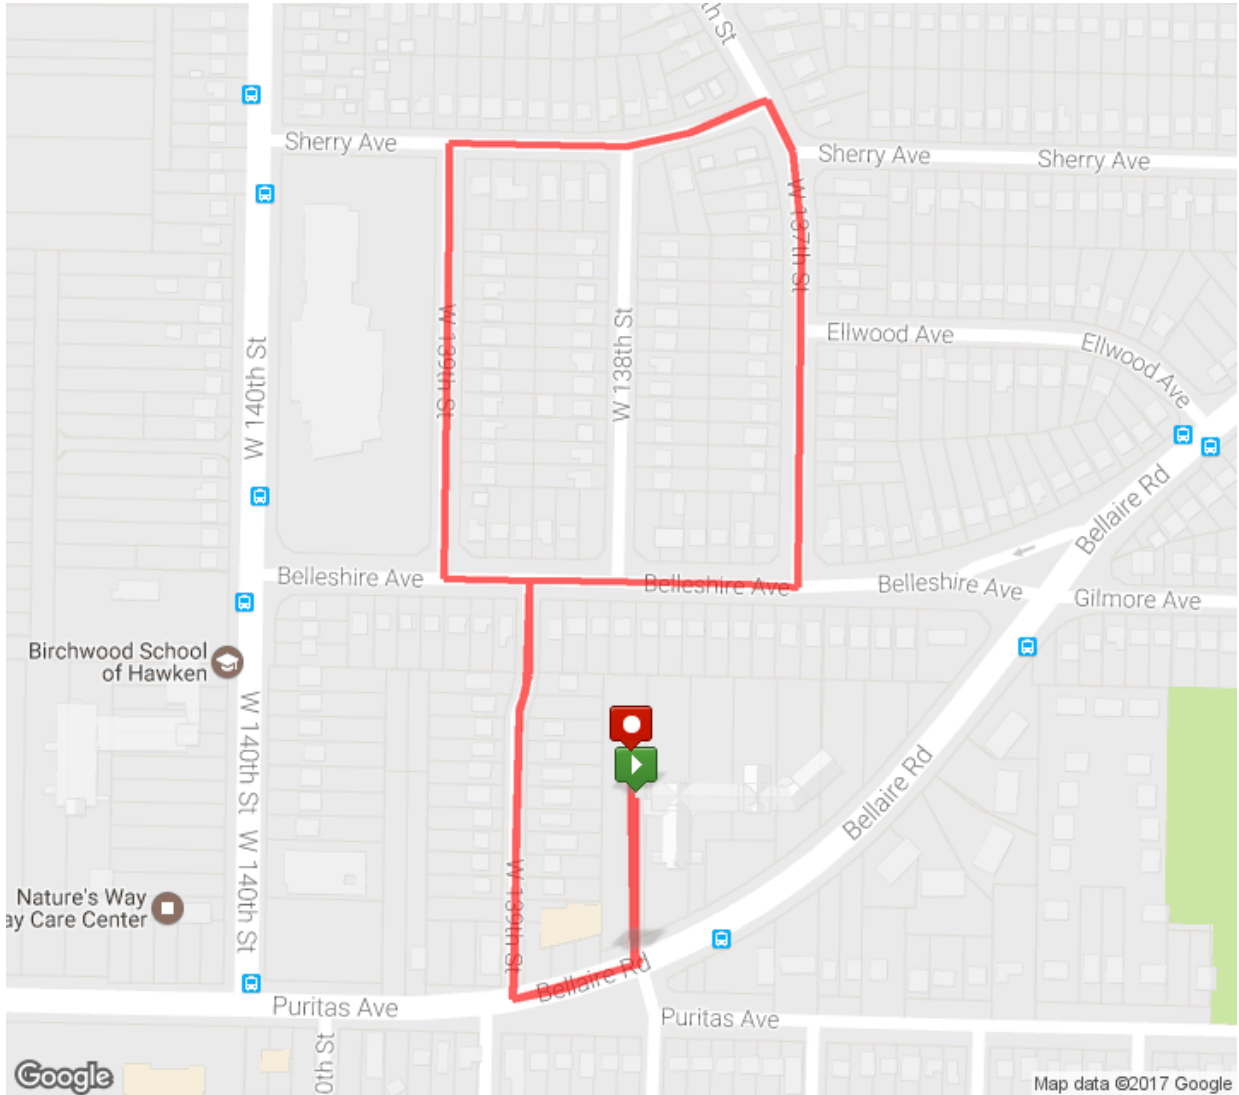

Run Puritas 1 Mile Fun Run 2017

Distance: 1.00 mi
 Elevation Gain: 5 ft
 Elevation Max: 769 ft

Notes

0.00 mi	Direct/offroad route segment
0.00 mi	Head west on Bellaire Rd toward W 139th St
0.04 mi	Turn right onto W 139th St
0.06 mi	Head north on W 139th St toward Belleshire Ave
0.18 mi	Turn left onto Belleshire Ave
0.21 mi	Turn right onto W 139th St
0.33 mi	Head north on W 139th St toward Sherry Ave
0.35 mi	Turn right onto Sherry Ave

Destination will be on the right

0.45 mi Head northeast on Sherry Ave toward W 137th St

0.46 mi Turn right onto W 137th St

0.62 mi Turn right onto Belleshire Ave

0.63 mi Head west on Belleshire Ave toward W 138th St

0.70 mi Head west on Belleshire Ave toward W 139th St

0.70 mi Turn left onto W 139th St
Destination will be on the left

0.81 mi Head south on W 139th St toward Puritas Ave

0.84 mi Turn left onto Bellaire Rd
Destination will be on the left

0.88 mi Direct/offroad route segment

0.88 mi Destination
